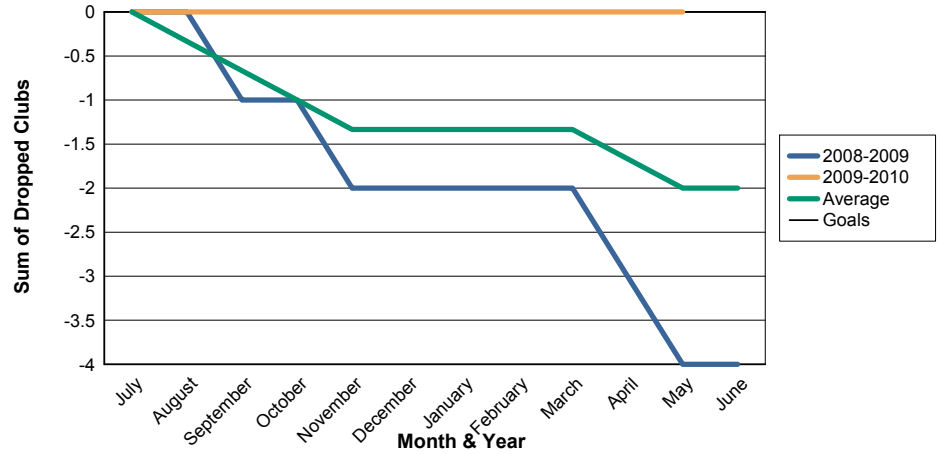

3 Year Comparisons for GMT Constitutional Area 1

By GMT District

As of May 2010

Sum of New Clubs/ Month & Year

For District 3 H

Sum of Dropped Clubs/ Month & Year

For District 3 H

Sum of Net Clubs/ Month & Year