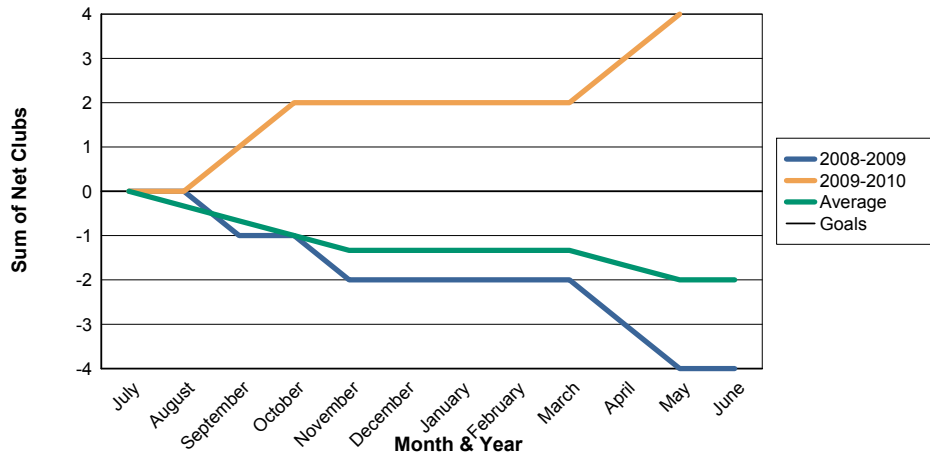

Sum of Net Clubs/ Month & Year

For District 3 H