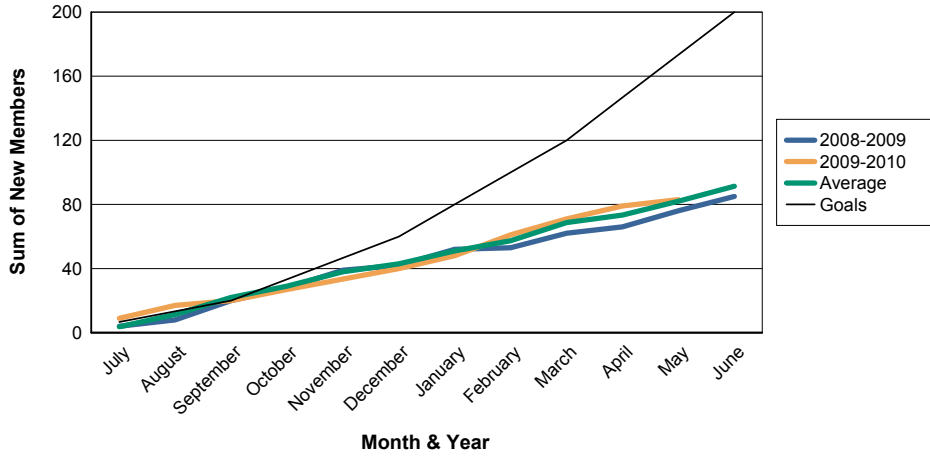

For District 3 H

Sum of Charter Members/ Month & Year

For District 3 H

3 Year Comparisons for GMT Constitutional Area 1

By GMT District

As of May 2010

Sum of New Members/ Month & Year

For District 3 H