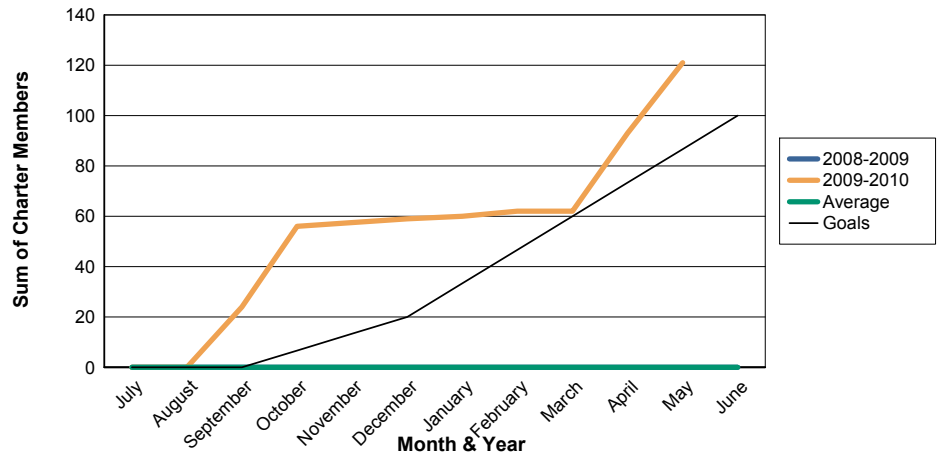

Sum of Charter Members/ Month & Year

For District 3 H