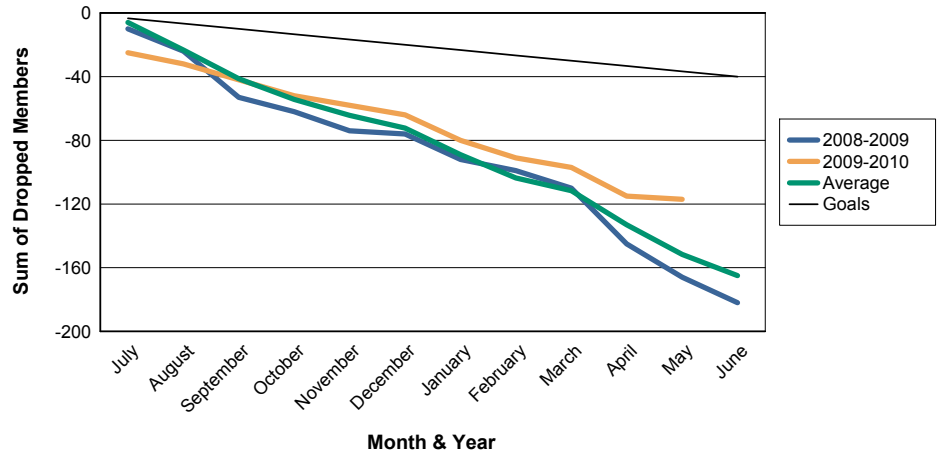

Sum of Dropped Members/ Month & Year

For District 3 H