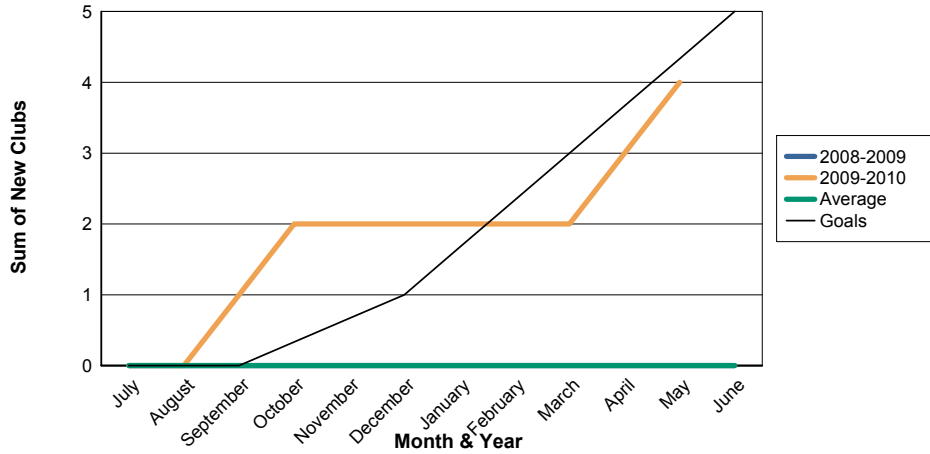

3 Year Comparisons for GMT Constitutional Area 1

By GMT District

As of May 2010

Sum of New Clubs/ Month & Year

For District 3 H

Sum of Dropped Clubs/ Month & Year

For District 3 H

Sum of Net Clubs/ Month & Year